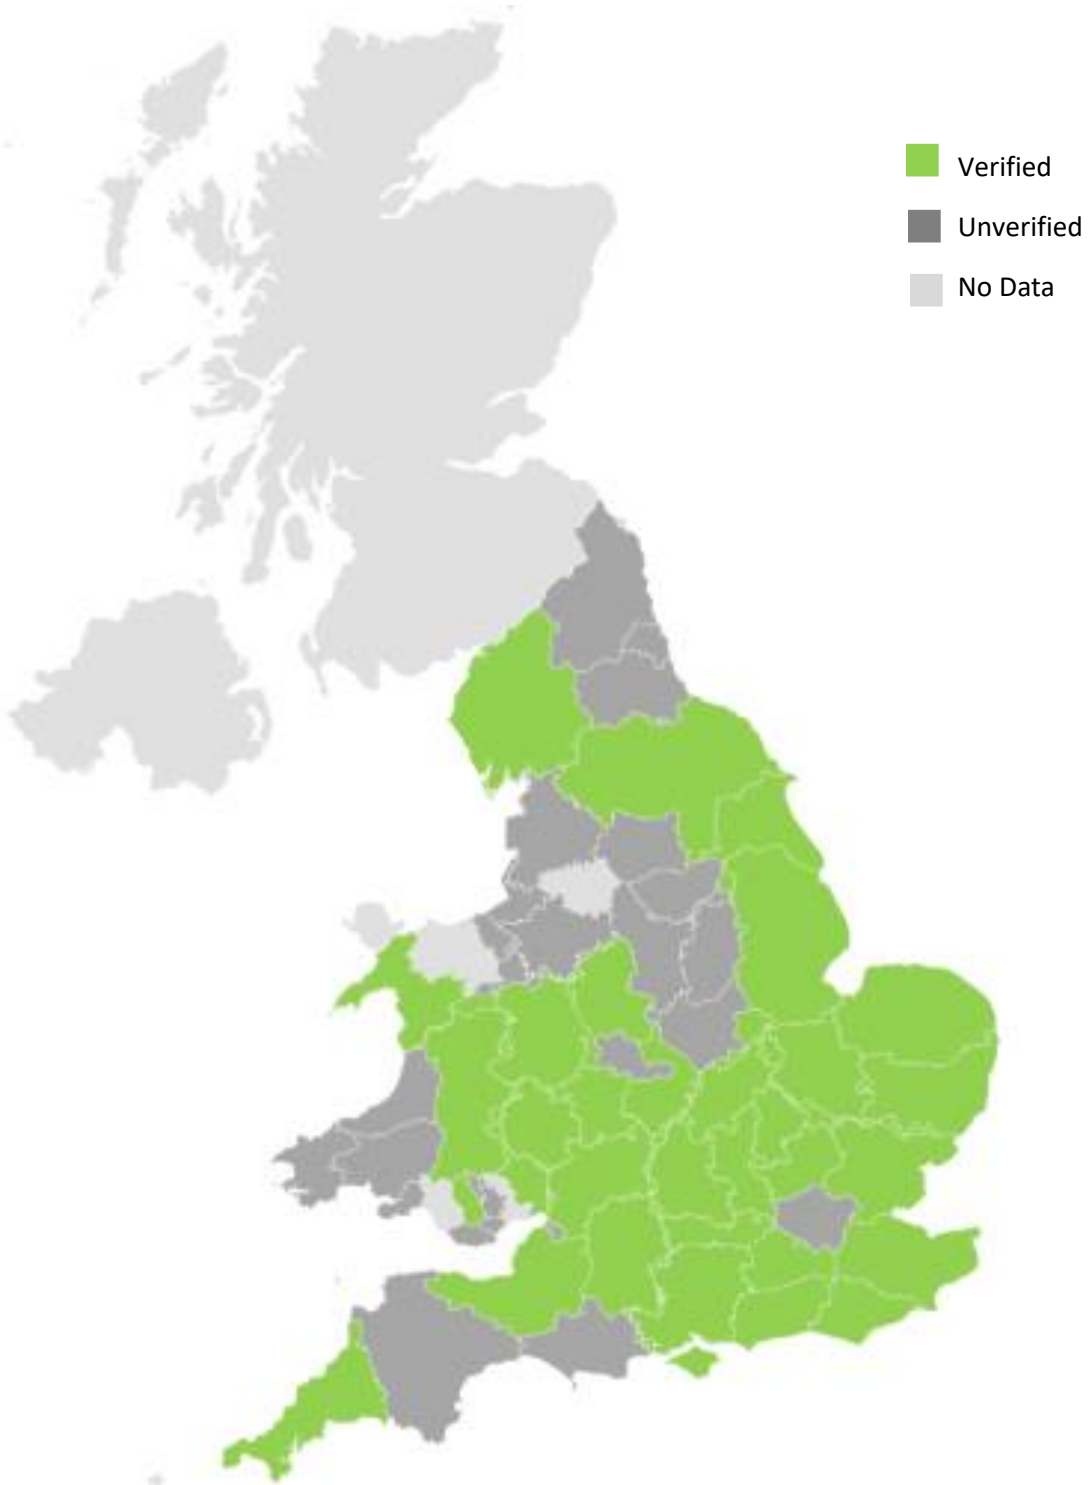

All Terrain UK

RESPONSIBLE, SUSTAINABLE & ENJOYABLE GREEN LANING

Smart Trail Coverage

Smart Trail